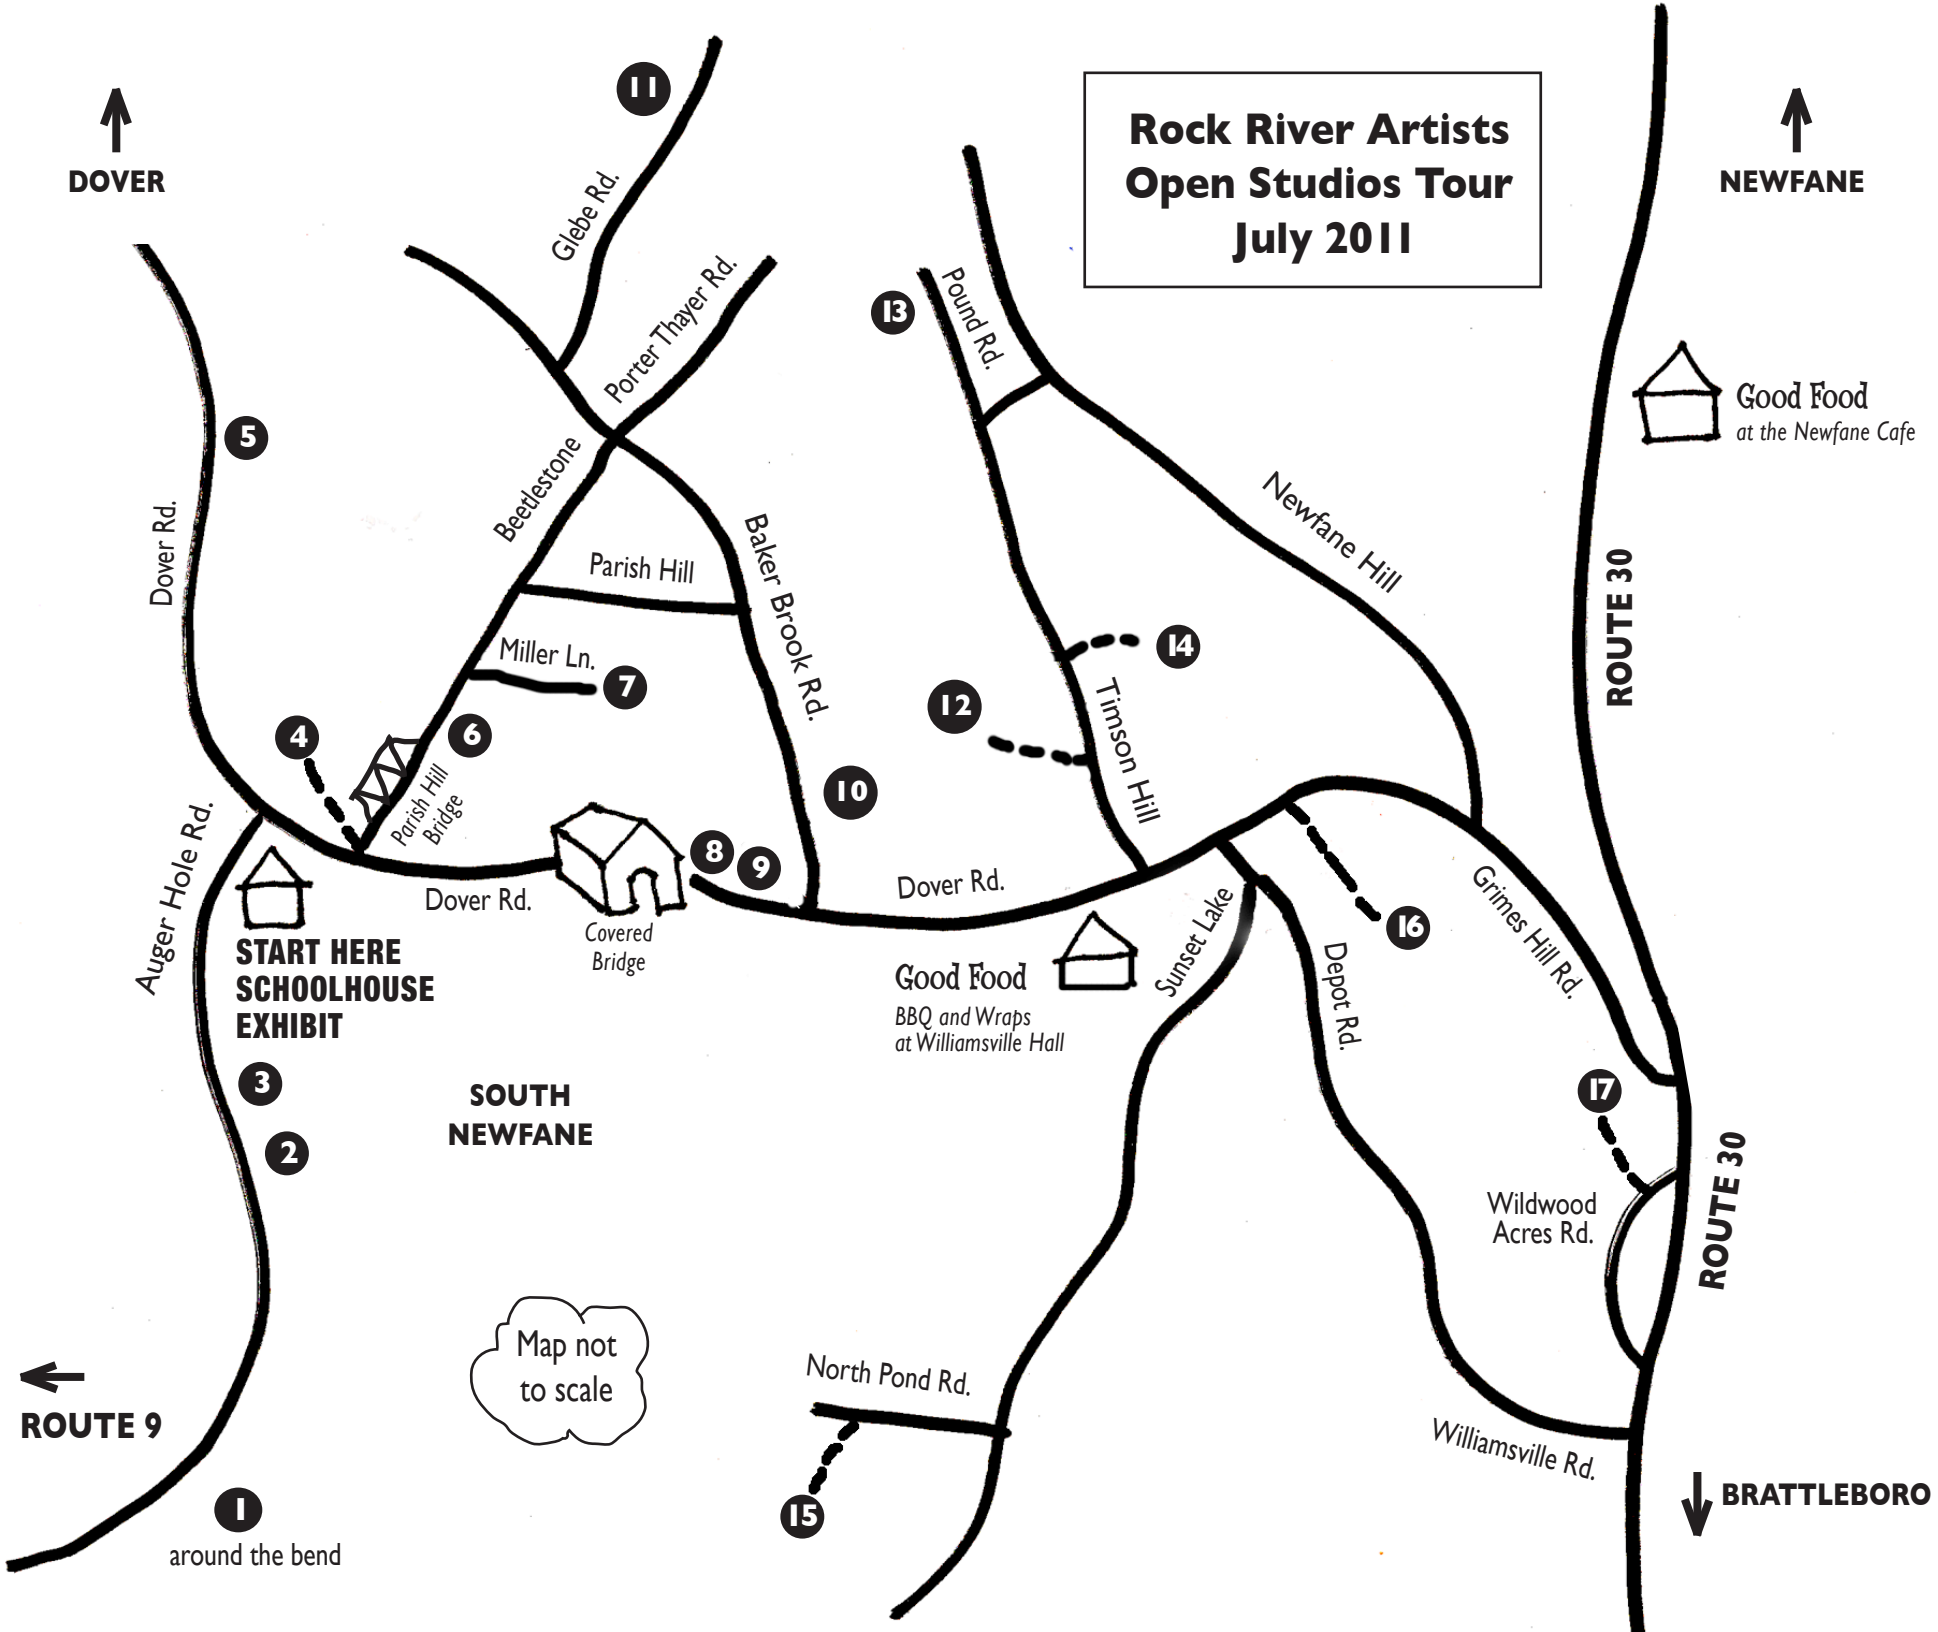

**Rock River Artists
Open Studios Tour
July 2011**

↑
DOVER

↑
NEWFANE

 **Good Food**
at the Newfane Cafe

START HERE
SCHOOLHOUSE
EXHIBIT

SOUTH
NEWFANE

Good Food
BBQ and Wraps
at Williamsville Hall

Map not
to scale

←
ROUTE 9

ROUTE 30

↓
BRATTLEBORO

1
around the bend

3

2

5

4

11

15

16

17

Dover Rd.

Auger Hole Rd.

Glebe Rd.

Porter Thayer Rd.

Dover Rd.

Covered
Bridge

Good Food
BBQ and Wraps
at Williamsville Hall

Sunset Lake

Depot Rd.

Grimes Hill Rd.

Wildwood
Acres Rd.

Williamsville Rd.