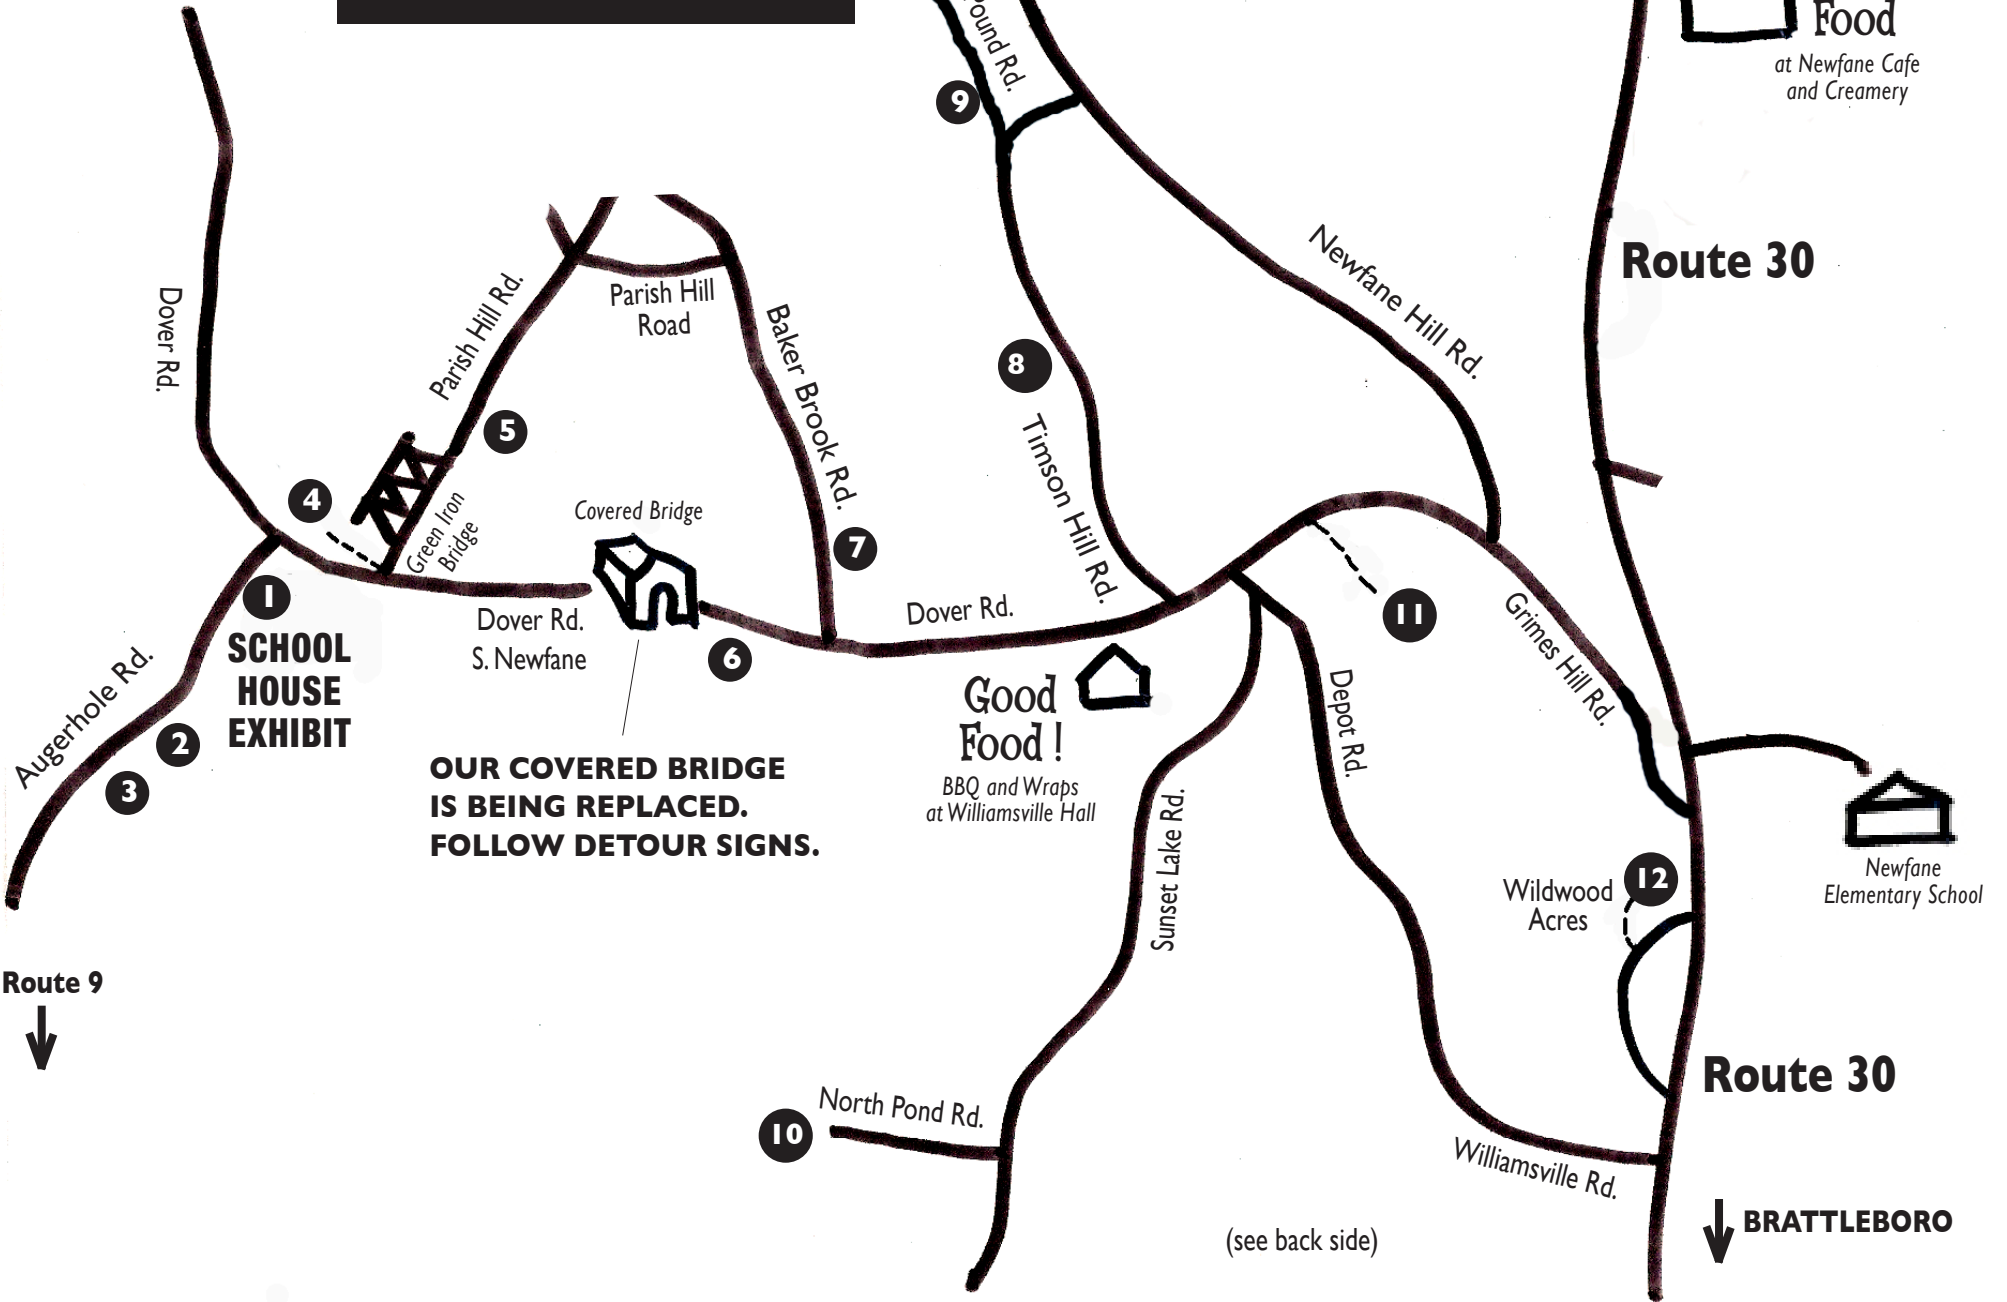

DOVER

Rock River Artists Studio Tour 2010

NEWFANE

Memorial Flag Exhibition on Newfane Common

 **Good Food**
at Newfane Cafe and Creamery

Route 30

OUR COVERED BRIDGE IS BEING REPLACED. FOLLOW DETOUR SIGNS.

Good Food!
BBQ and Wraps at Williamsville Hall

Newfane Elementary School

Route 30

BRATTLEBORO

(see back side)

1 SCHOOLHOUSE EXHIBIT *Preview the artist's work, pick up this map, and enter our raffle.*

2 **Richard Foye**
Raku Pottery
85 Auger Hole Road
South Newfane
802-348-7927